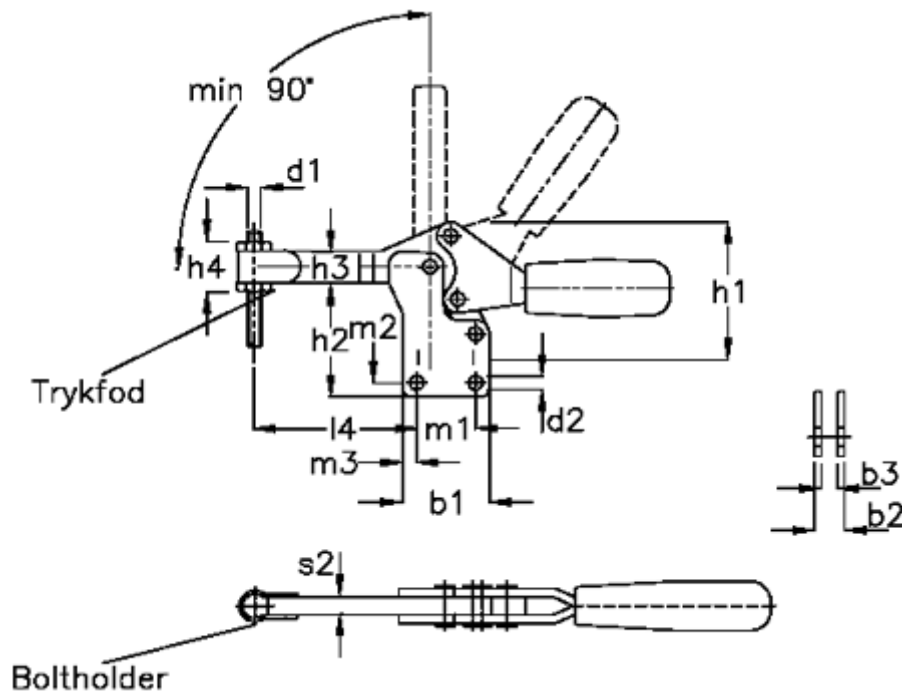

Article number: 201356089

Description: E+G Klee vertical clamp
GN 820.1-130-P solid clamping arm

Measures

b1 = 36	Holding force N = 1000	Size = 125
b2 = 10	l1 = 170	
b3 = 5	l2 = 92	
d1 = M6	m1 = 26.0	
d2 = 5.5	m2 = 7.0	
h1 = 64.0	m3 = 5.0	
h2 = 43.0	r = 62.0	
h3 = 14	s = 5	